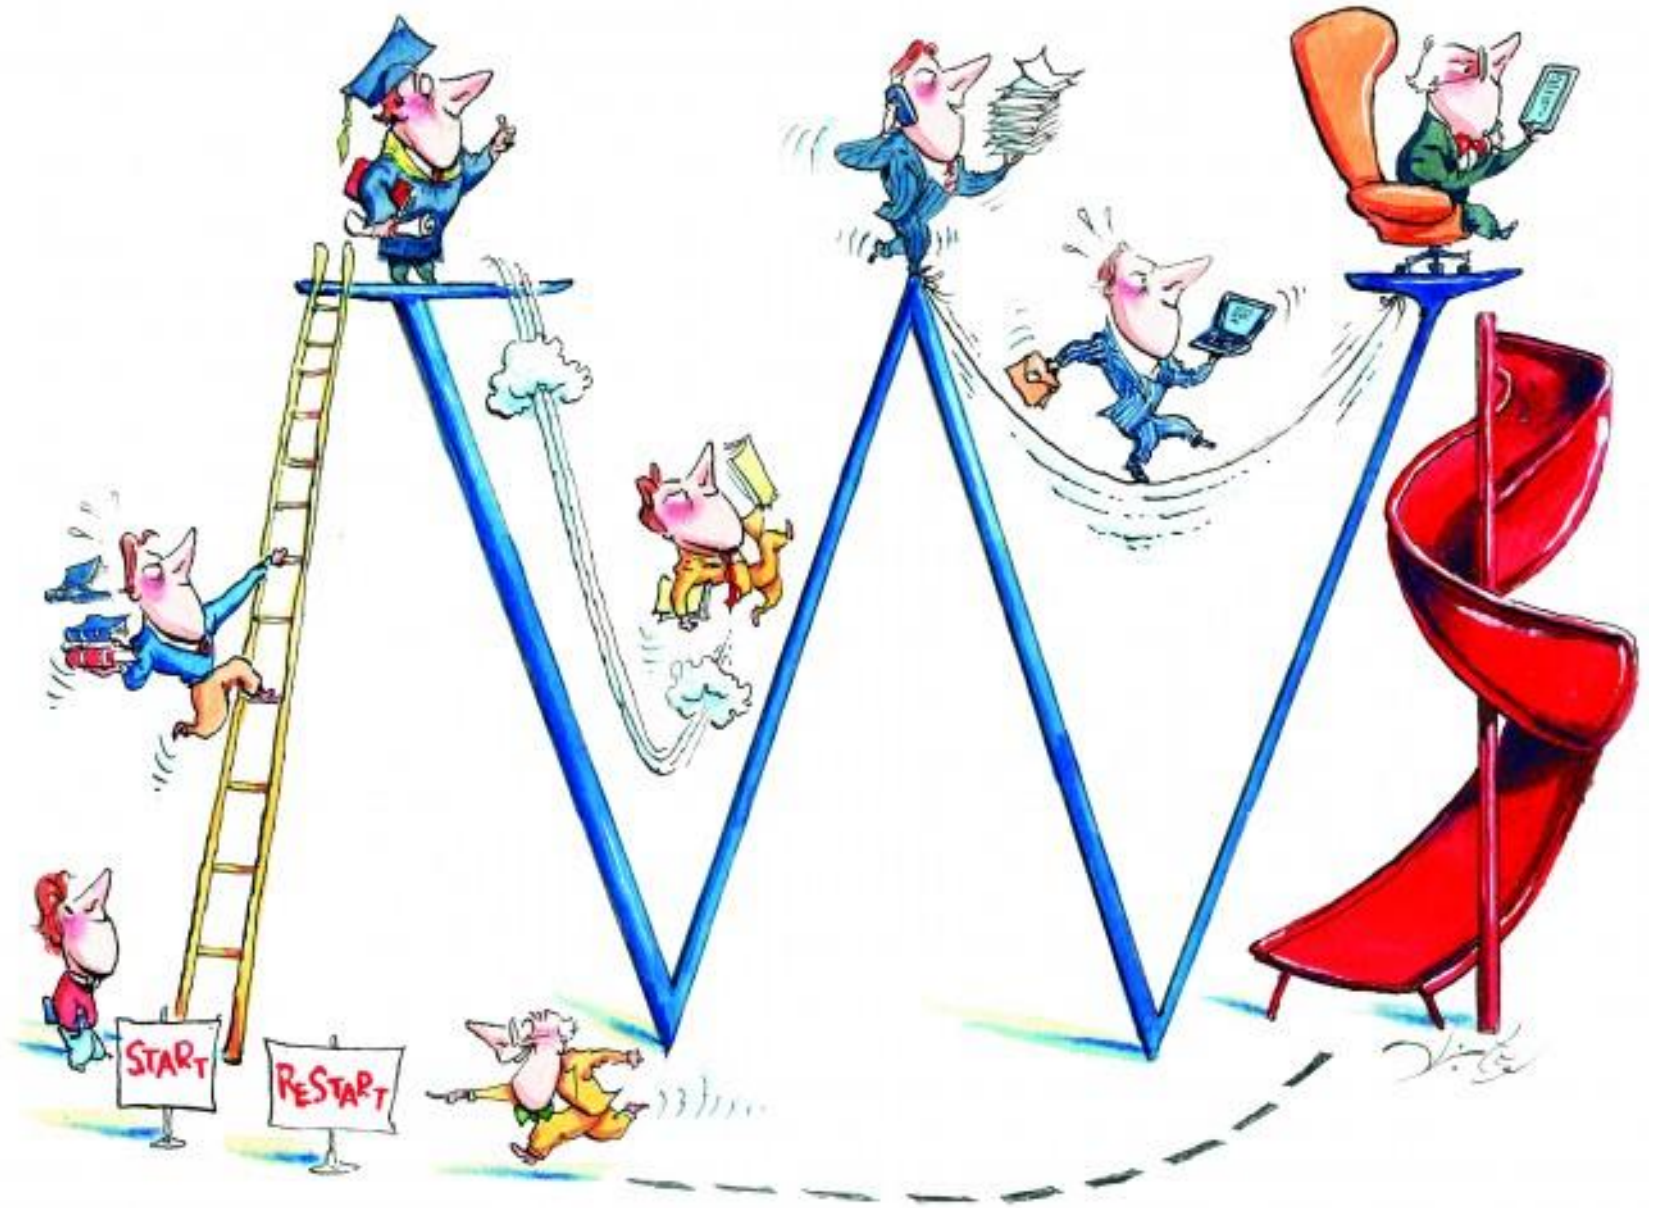

Reflection 5 - Lifelong Learning